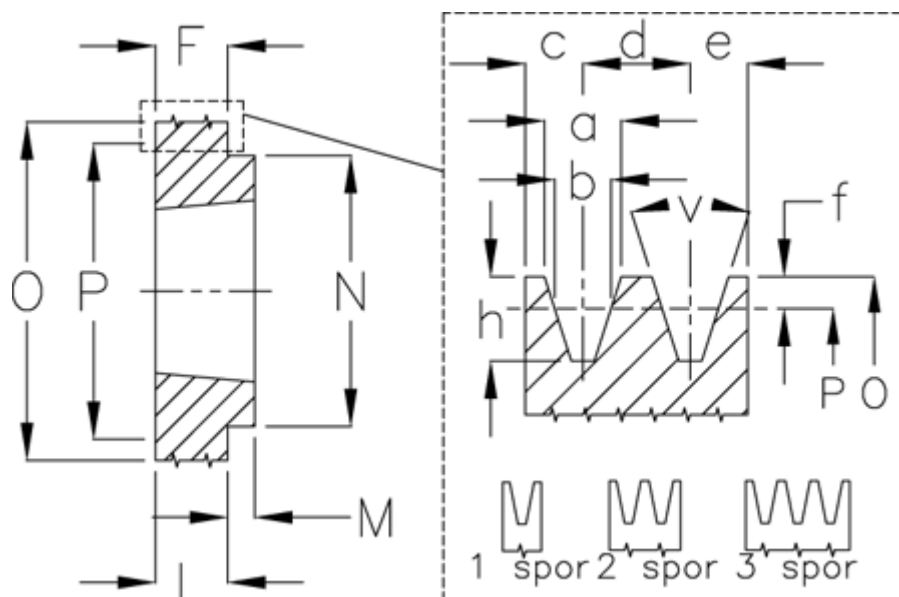

Article number: 604113016001

Description: V-belt pulley SPZ 160/1 TL1610

Measures

| | | | | | |
|------------------|--------|----------------|---------|------|-------------|
| a | = 9.7 | For bush | = 1610 | P | = 160 |
| b | = 8.5 | h | = 11.0 | Type | = SPZ |
| Bush ζ max | = 42 | J | = - | v | = 38 grader |
| c | = 8.0 | L | = 25 | | |
| d | = 12.0 | m | = 9 | | |
| e | = 8.0 | N | = 92 | | |
| f | = 2.0 | Number of ribs | = 1 | | |
| F | = 16 | O | = 164.0 | | |